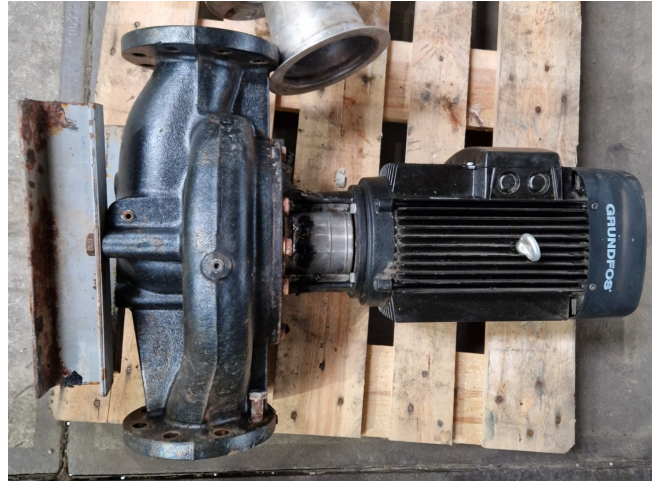

# Grundfos LM 80-200/187 B-F-A-RUUE

## Specifications

Brand	Grundfos
Type	LM 80-200/187 B-F-A-RUUE
Volume flow Q max. (m <sup>3</sup> /h)	52,0
Delivery height H max. (m)	10,0
Power max. (kW)	3,0
Stock	1

### Used Grundfos LM 80-200/187 B-F-A-RUUE

Used Grundfos LM 80-200/187 B-F-A-RUUE water pump with a Grundfos 112MA4-28FT130-C electromotor 50/60 Hz - 3,0 kW - 1440/1760 RPM. The pump has with the following specifications: Pmax: 3,0 kW - Hmax: 10,0 m - Qmax: 52,0 m<sup>3</sup>/h. Dimensions: 530x800x350 mm (LxWxH).